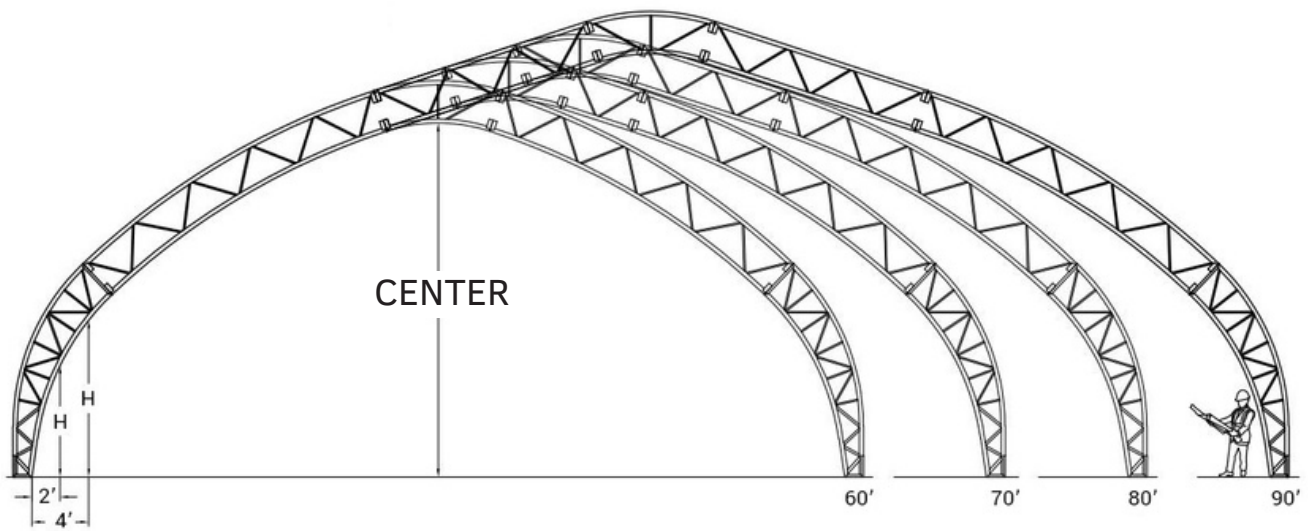

MODEL 800

HP800

Width	60'	70'	80'	90'
Clearance (H)				
2'	7' - 11"	7' - 11"	7' - 11"	7' - 11"
4'	11' - 1"	11' - 1"	11' - 1"	11' - 1"
CENTER	25' - 0"	26' - 7"	28' - 3"	29' - 10"

MODEL 800

VHP800

Width \ Clearance (H)	60'	70'	80'	90'
2'	12' - 7"	12' - 7"	12' - 7"	12' - 7"
4'	16' - 0"	16' - 0"	16' - 0"	16' - 0"
CENTER	30' - 0"	31' - 7"	33' - 3"	34' - 11"

MODEL 800

XHP800

Width \ Clearance (H)	60'	70'	80'	90'
2'	17' - 11"	17' - 11"	17' - 11"	17' - 11"
4'	21' - 4"	21' - 4"	21' - 4"	21' - 4"
CENTER	35' - 3"	36' - 11"	38' - 6"	40' - 2"