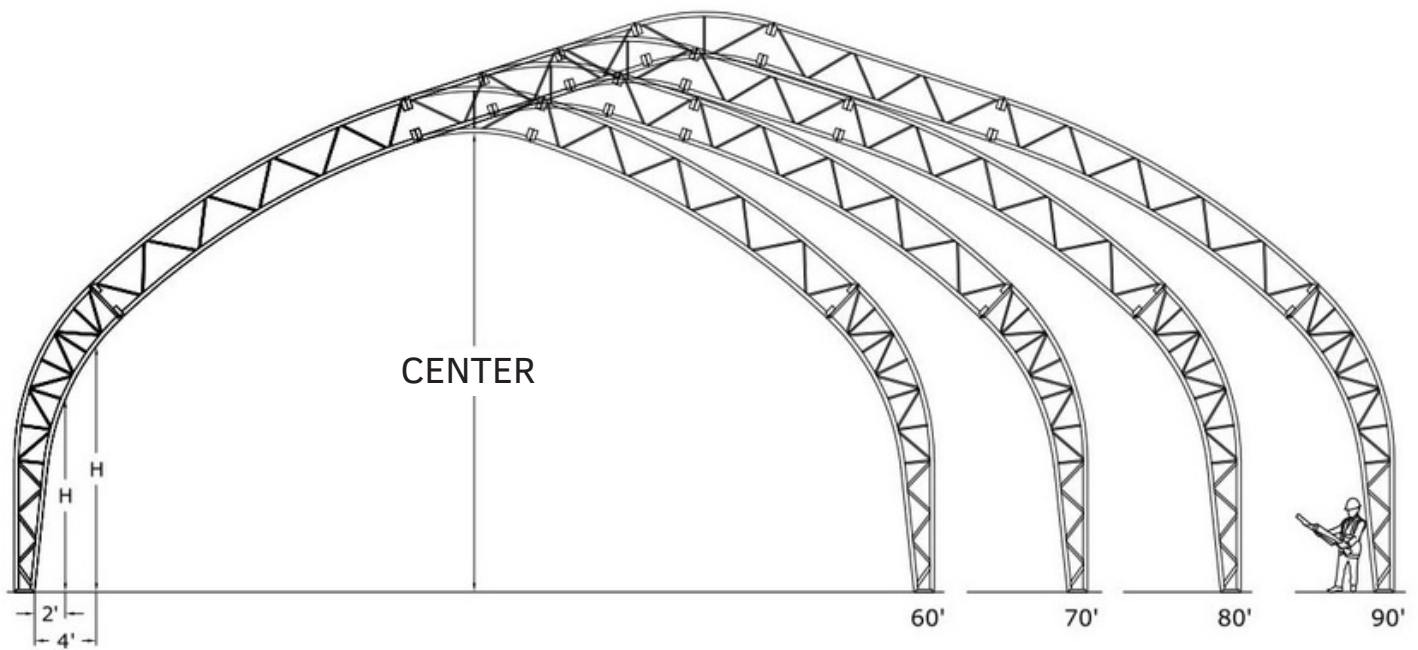

MODEL 800

HP800

Width	60'	70'	80'	90'
Clearance (H)				
2'	7' - 11"	7' - 11"	7' - 11"	7' - 11"
4'	11' - 1"	11' - 1"	11' - 1"	11' - 1"
CENTER	25' - 0"	26' - 7"	28' - 3"	29' - 10"

MODEL 800

VHP800

Width \ Clearance (H)	60'	70'	80'	90'
2'	12' - 7"	12' - 7"	12' - 7"	12' - 7"
4'	16' - 0"	16' - 0"	16' - 0"	16' - 0"
CENTER	30' - 0"	31' - 7"	33' - 3"	34' - 11"

MODEL 800

XHP800

Width \ Clearance (H)	60'	70'	80'	90'
2'	17' - 11"	17' - 11"	17' - 11"	17' - 11"
4'	21' - 4"	21' - 4"	21' - 4"	21' - 4"
CENTER	35' - 3"	36' - 11"	38' - 6"	40' - 2"