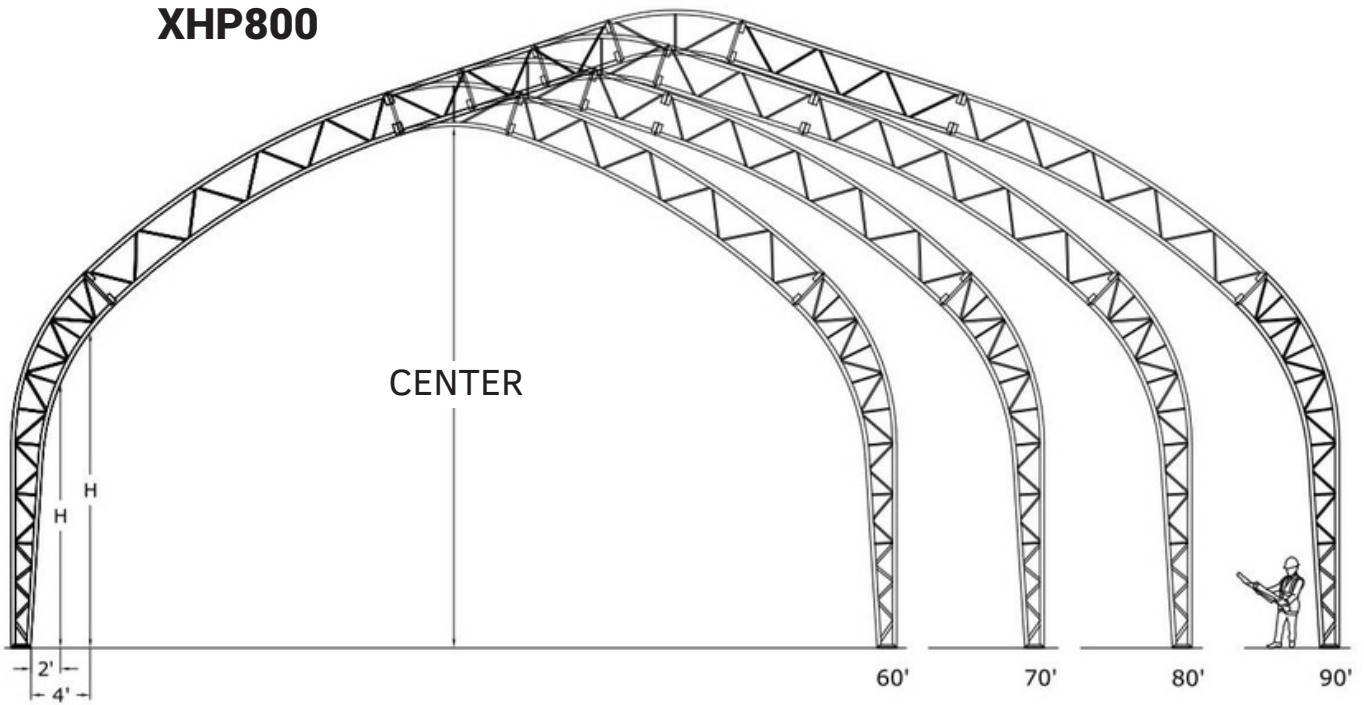

MODEL 800

HP800

Width	60'	70'	80'	90'
Clearance (H)				
2'	7' - 11"	7' - 11"	7' - 11"	7' - 11"
4'	11' - 1"	11' - 1"	11' - 1"	11' - 1"
CENTER	25' - 0"	26' - 7"	28' - 3"	29' - 10"

MODEL 800

VHP800

Width \ Clearance (H)	60'	70'	80'	90'
2'	12' - 7"	12' - 7"	12' - 7"	12' - 7"
4'	16' - 0"	16' - 0"	16' - 0"	16' - 0"
CENTER	30' - 0"	31' - 7"	33' - 3"	34' - 11"

MODEL 800

XHP800

Width \ Clearance (H)	60'	70'	80'	90'
2'	17' - 11"	17' - 11"	17' - 11"	17' - 11"
4'	21' - 4"	21' - 4"	21' - 4"	21' - 4"
CENTER	35' - 3"	36' - 11"	38' - 6"	40' - 2"