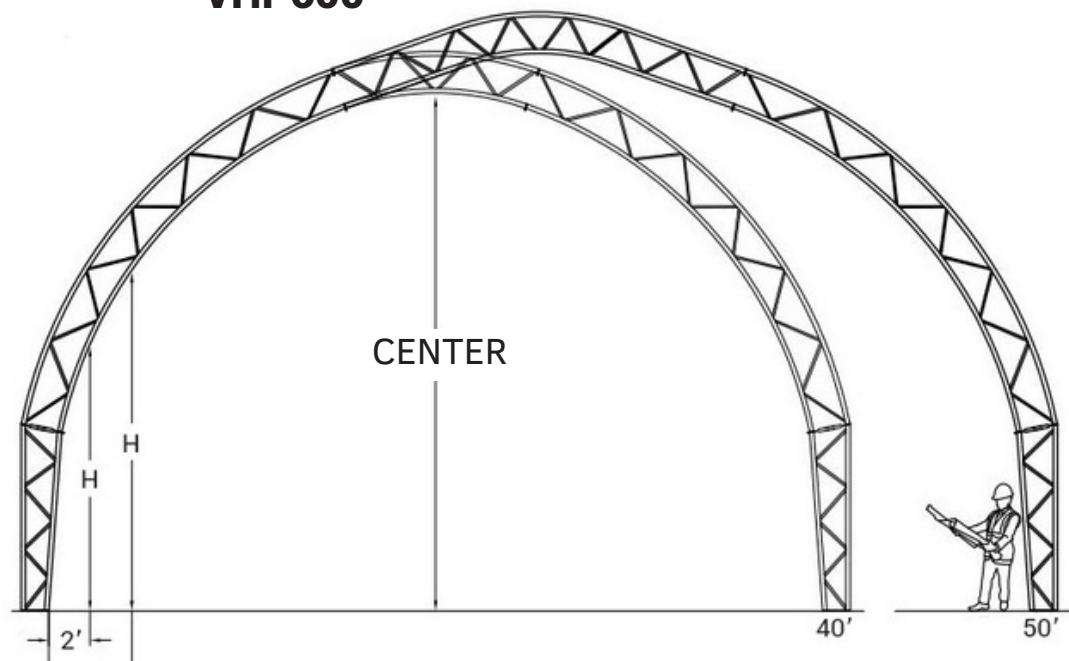

MODEL 600

HP600

Width \ Clearance (H)	40'	50'
2'	8' - 6"	8' - 6"
4'	12' - 0"	12' - 0"
CENTER	21' - 0"	22' - 11"

VHP600

Width \ Clearance (H)	40'	50'
2'	12' - 10"	12' - 10"
4'	16' - 5"	16' - 5"
CENTER	25' - 0"	26' - 11"