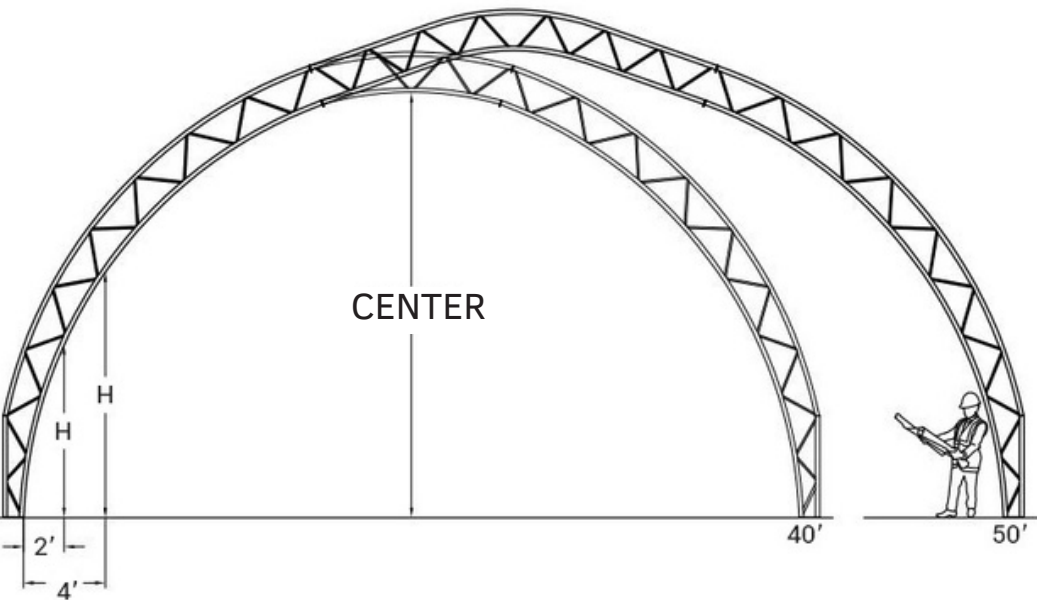

MODEL 600

HP600

Width \ Clearance (H)	40'	50'
2'	8' - 6"	8' - 6"
4'	12' - 0"	12' - 0"
CENTER	21' - 0"	22' - 11"

VHP600

Width \ Clearance (H)	40'	50'
2'	12' - 10"	12' - 10"
4'	16' - 5"	16' - 5"
CENTER	25' - 0"	26' - 11"